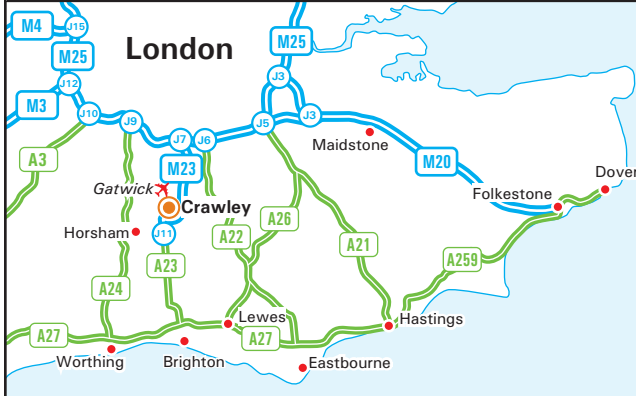

Origin Two
 106 High Street
 Crawley RH10 1BF
 Tel: 01293 603600 - Fax: 01293 603666
 crawley@asb-law.com

- By Road from M23 Southbound**
- Leave M23 at junction 10 and follow A2011 (dual carriageway) towards Crawley.
 - At roundabout, take 3rd exit left (dual carriageway) to next roundabout.
 - At next roundabout exit first left towards town centre.
 - Go past B&Q and Matalan on right, across mini roundabout still towards town centre.
 - Go past the Leisure Park on the right. Innovis House is on the next roundabout.
 - Exit 1st left from roundabout towards town centre.
 - Origin Two is to your right.
 - Visitors' car parking is available at the front of the building.

- By Road from A23 Northbound**
- Take the sliproad off the A23 at the Pease Pottage Services Roundabout (as the A23 becomes the M23) and take the second exit left (signed Town Centre).
 - Keep in the right hand lane and bear right (third exit) at the next roundabout (signed for "The Hawth" and "Tilgate Park") but then take the first left into Brighton Road.
 - Continue along this road until it reaches the Town Centre.
 - As you approach the level crossing, keep to the left hand lane and the road continues into a one-way system, leading up to a roundabout just past ASDA, at which point proceed into the right hand lane
 - Take 3rd exit left into Pegler Way (formerly Orchard Street), past car park and across traffic lights, moving to the left hand lane.
 - At next traffic lights, turn left and Origin Two is the 1st building on your left just before the next roundabout.
 - Visitors' car parking is available at the front of the building.

- By Train**
- Crawley station receives services from London Victoria and Horsham.
 - First Capital Connect also operates a 30 minute service every 15 mins from the City of London to London Gatwick.
 - Office easily accessible by foot via Station Road, Haslett Ave and High St.