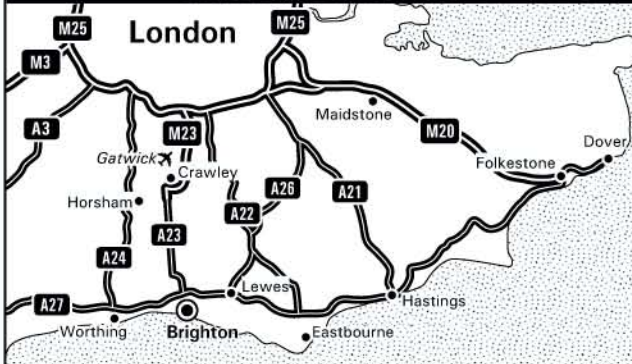

asb law

asb law
 Clarendon House - 95 Queens Road
 Brighton BN1 3XE
 Tel: 01273 828000 - Fax: 01273 828082
 EMail: brighton@asb-law.com

From M25

- Exit the M25 at Junction 7 (signposted Croydon, Gatwick Airport, Crawley, E. Grinstead, Brighton & M23).
- Follow the M23/A23 for approx. 30 miles.
- After passing the Brighton Pylons, follow the A23 to a roundabout.
- Take the 2nd exit, continuing on the A23 (London Road), following signs for Brighton Town Centre.
- Continue into Preston Road, until you come to the Preston Circus Roundabout.
- Turn right onto New England Road (A270).
- Continue up New England Road and turn left into New England Street which takes you to the car parks.
- See inset map for locations of car parks.

From the A27

- Exit the A27 at the Westdene Interchange junction. Join Dyke Road Avenue, following signs for Brighton Station.
- Continue into Buckingham Place, which leads into Terminus Road.
- Join Trafalgar Street and turn left into Blackman Street.
- If you are coming from Lewes, join Ditchling Road, continuing down to St Peter's Church. Turn right across London Road into Cheapside, which takes you to the car parks.
- See inset map for locations of car parks.

By Train

- Brighton is served by trains from London Victoria, London Bridge, Gatwick, Chichester, Worthing, Lewes and Eastbourne.
- Our offices are a minutes walk from the station.

Car Parking P

- The nearest Car Park is located in Blackman Street. There are 3 others located in Trafalgar Street and there is a multi storey in North Road
- See inset map for locations of car parks.